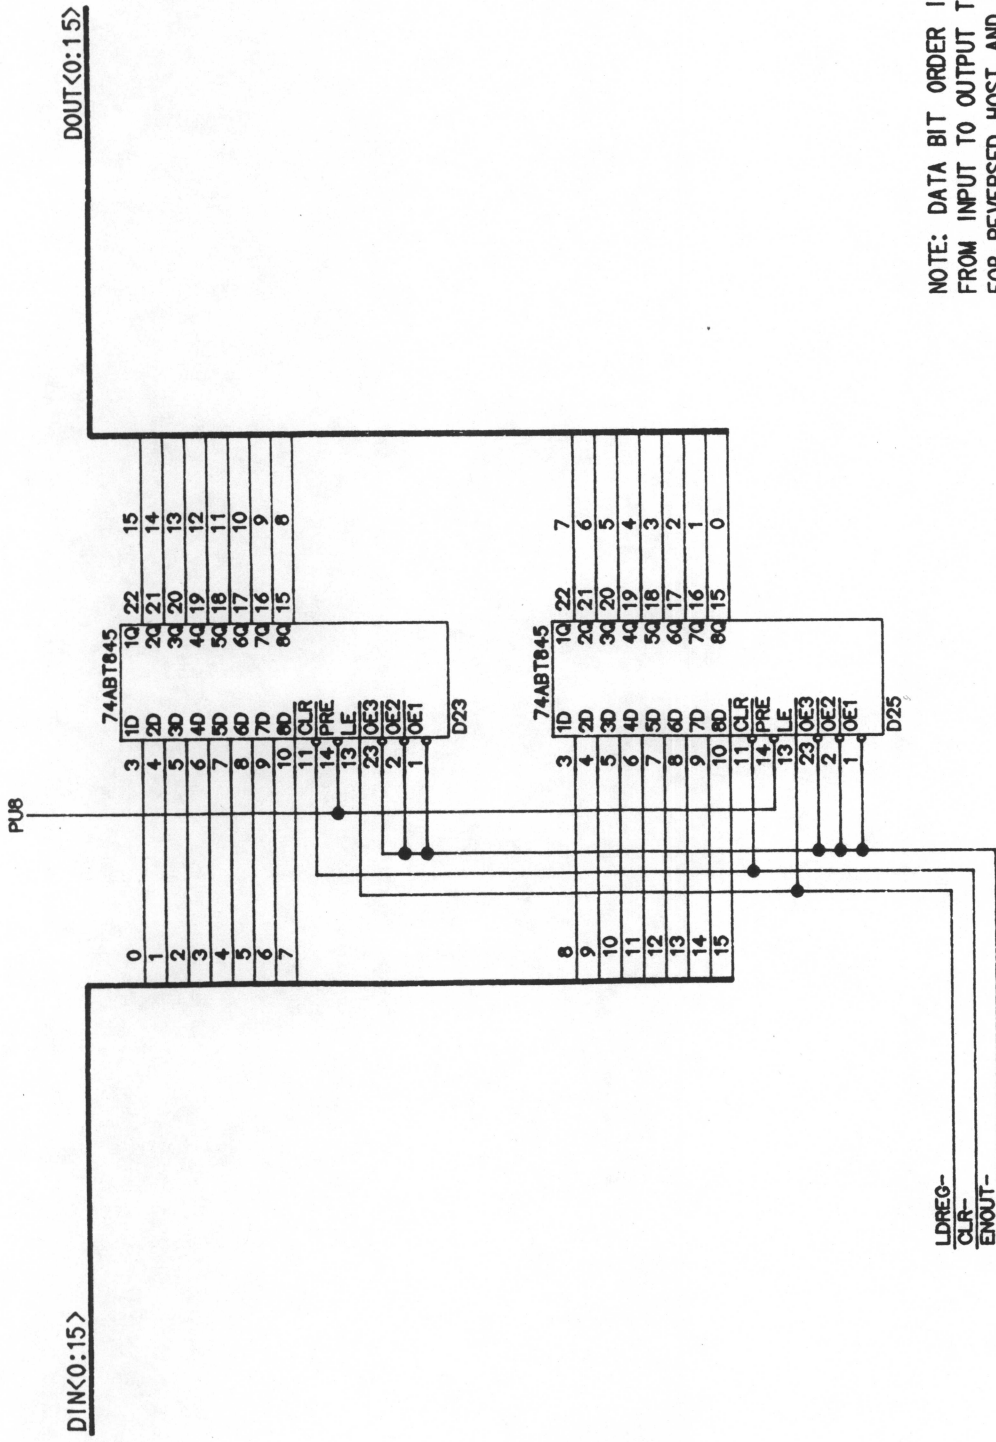

NOTE: DATA BIT ORDER IS REVERSED FROM INPUT TO OUTPUT TO ACCOUNT FOR REVERSED HOST AND CONTROLLER DATA BUS ORDER.

ZETACO, INC. 11400 RUPP DRIVE BURNSVILLE, MN 55337	
TITLE DATA OUT C DEV 0	
REGISTER FLIP-FLOPS W/CLR	REV
SIZE B	700-0500-00
CODE NUMBER	B
PRINT DATE JAN 1, 1992	SHEET 42 OF 48