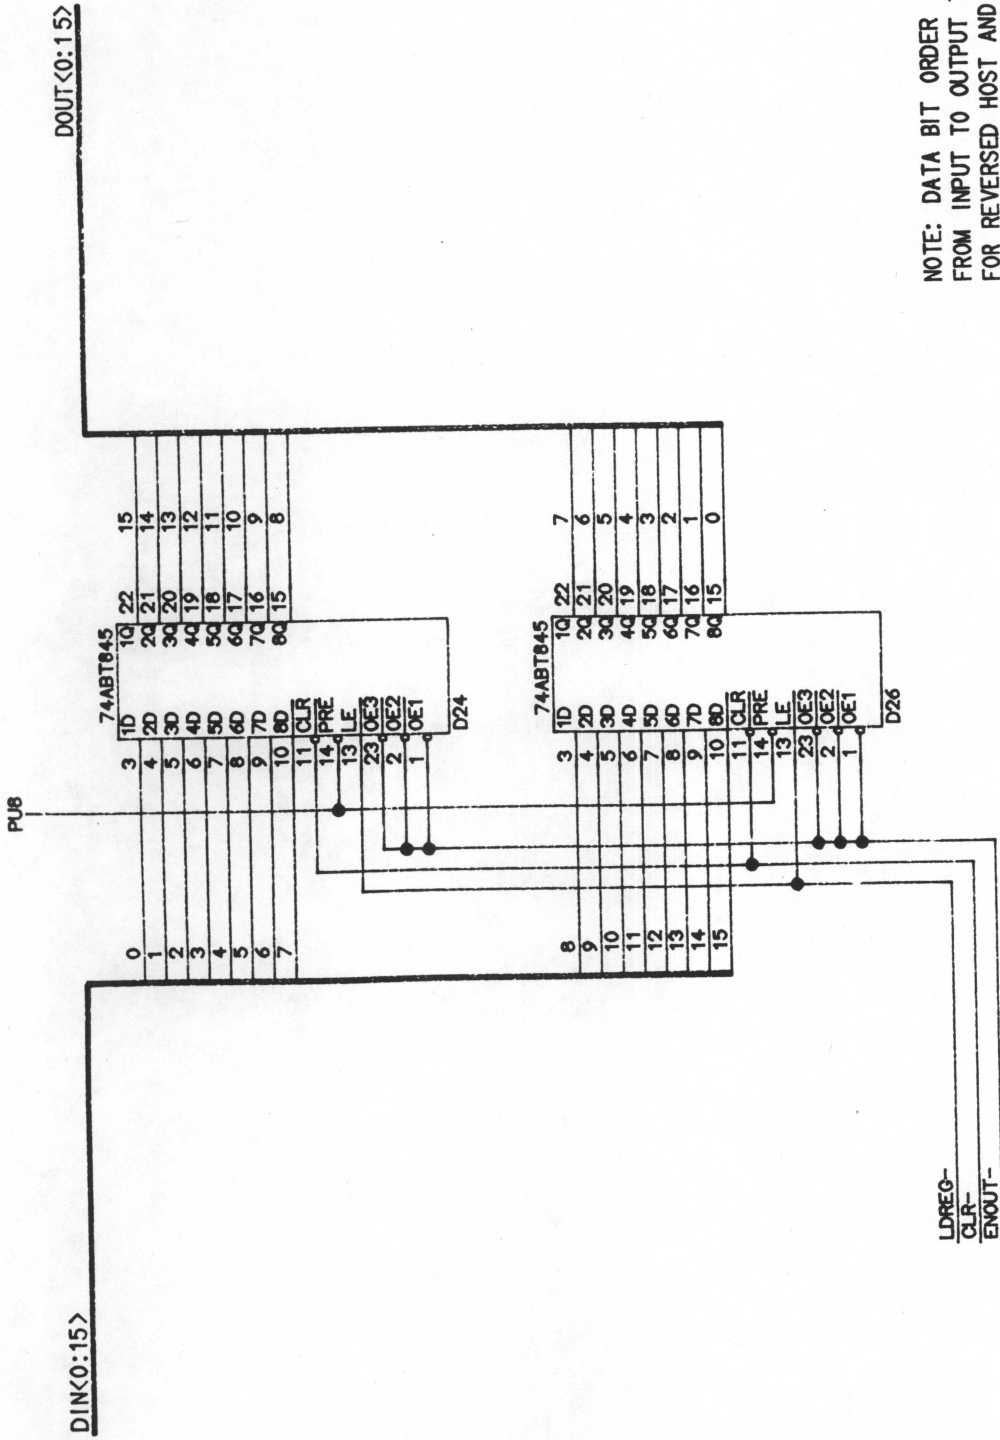

NOTE: DATA BIT ORDER IS REVERSED FROM INPUT TO OUTPUT TO ACCOUNT FOR REVERSED HOST AND CONTROLLER DATA BUS ORDER.

ZETACO, INC. 11400 RUPP DRIVE BURNSVILLE, MN 55337		TITLE DATA OUT C DEV 1	
SIZE B	CODE 700-0500-00	NUMBER REV B	REV B
PRINT DATE	JAN 1, 1992		SHEET 43 OF 48