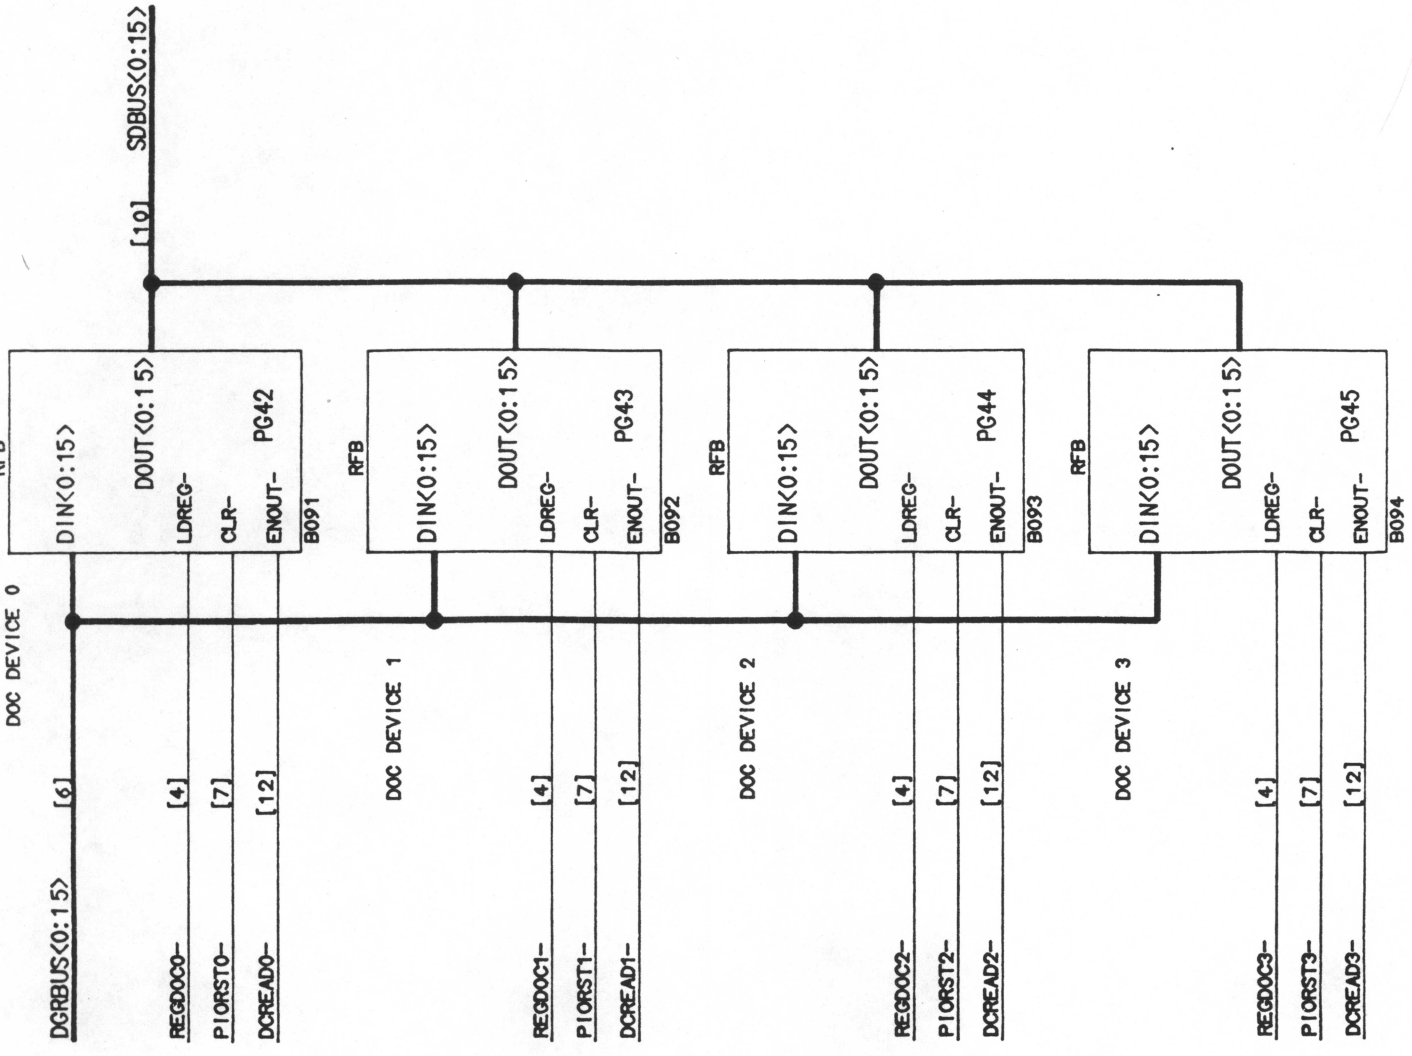

D

C

B

A

DATA IN C

SDBUS<0:15> [10] DCSBUS<0:15> [6]

DCWRITE- [12]
DIC- [2]
BHADR1- [4]
BHADR2- [4]
RSEL0- [5]
RSEL1- [5]

ZETACO, INC. 11400 RUPP DRIVE BURNSVILLE, MN 55337		
TITLE DATA OUT, IN C		
SIZE	CODE	NUMBER
B		700-0500-00
PRINT	DATE	JAN 1, 1992
REV		B
		SHEET 9 OF 48

D

C

B

A