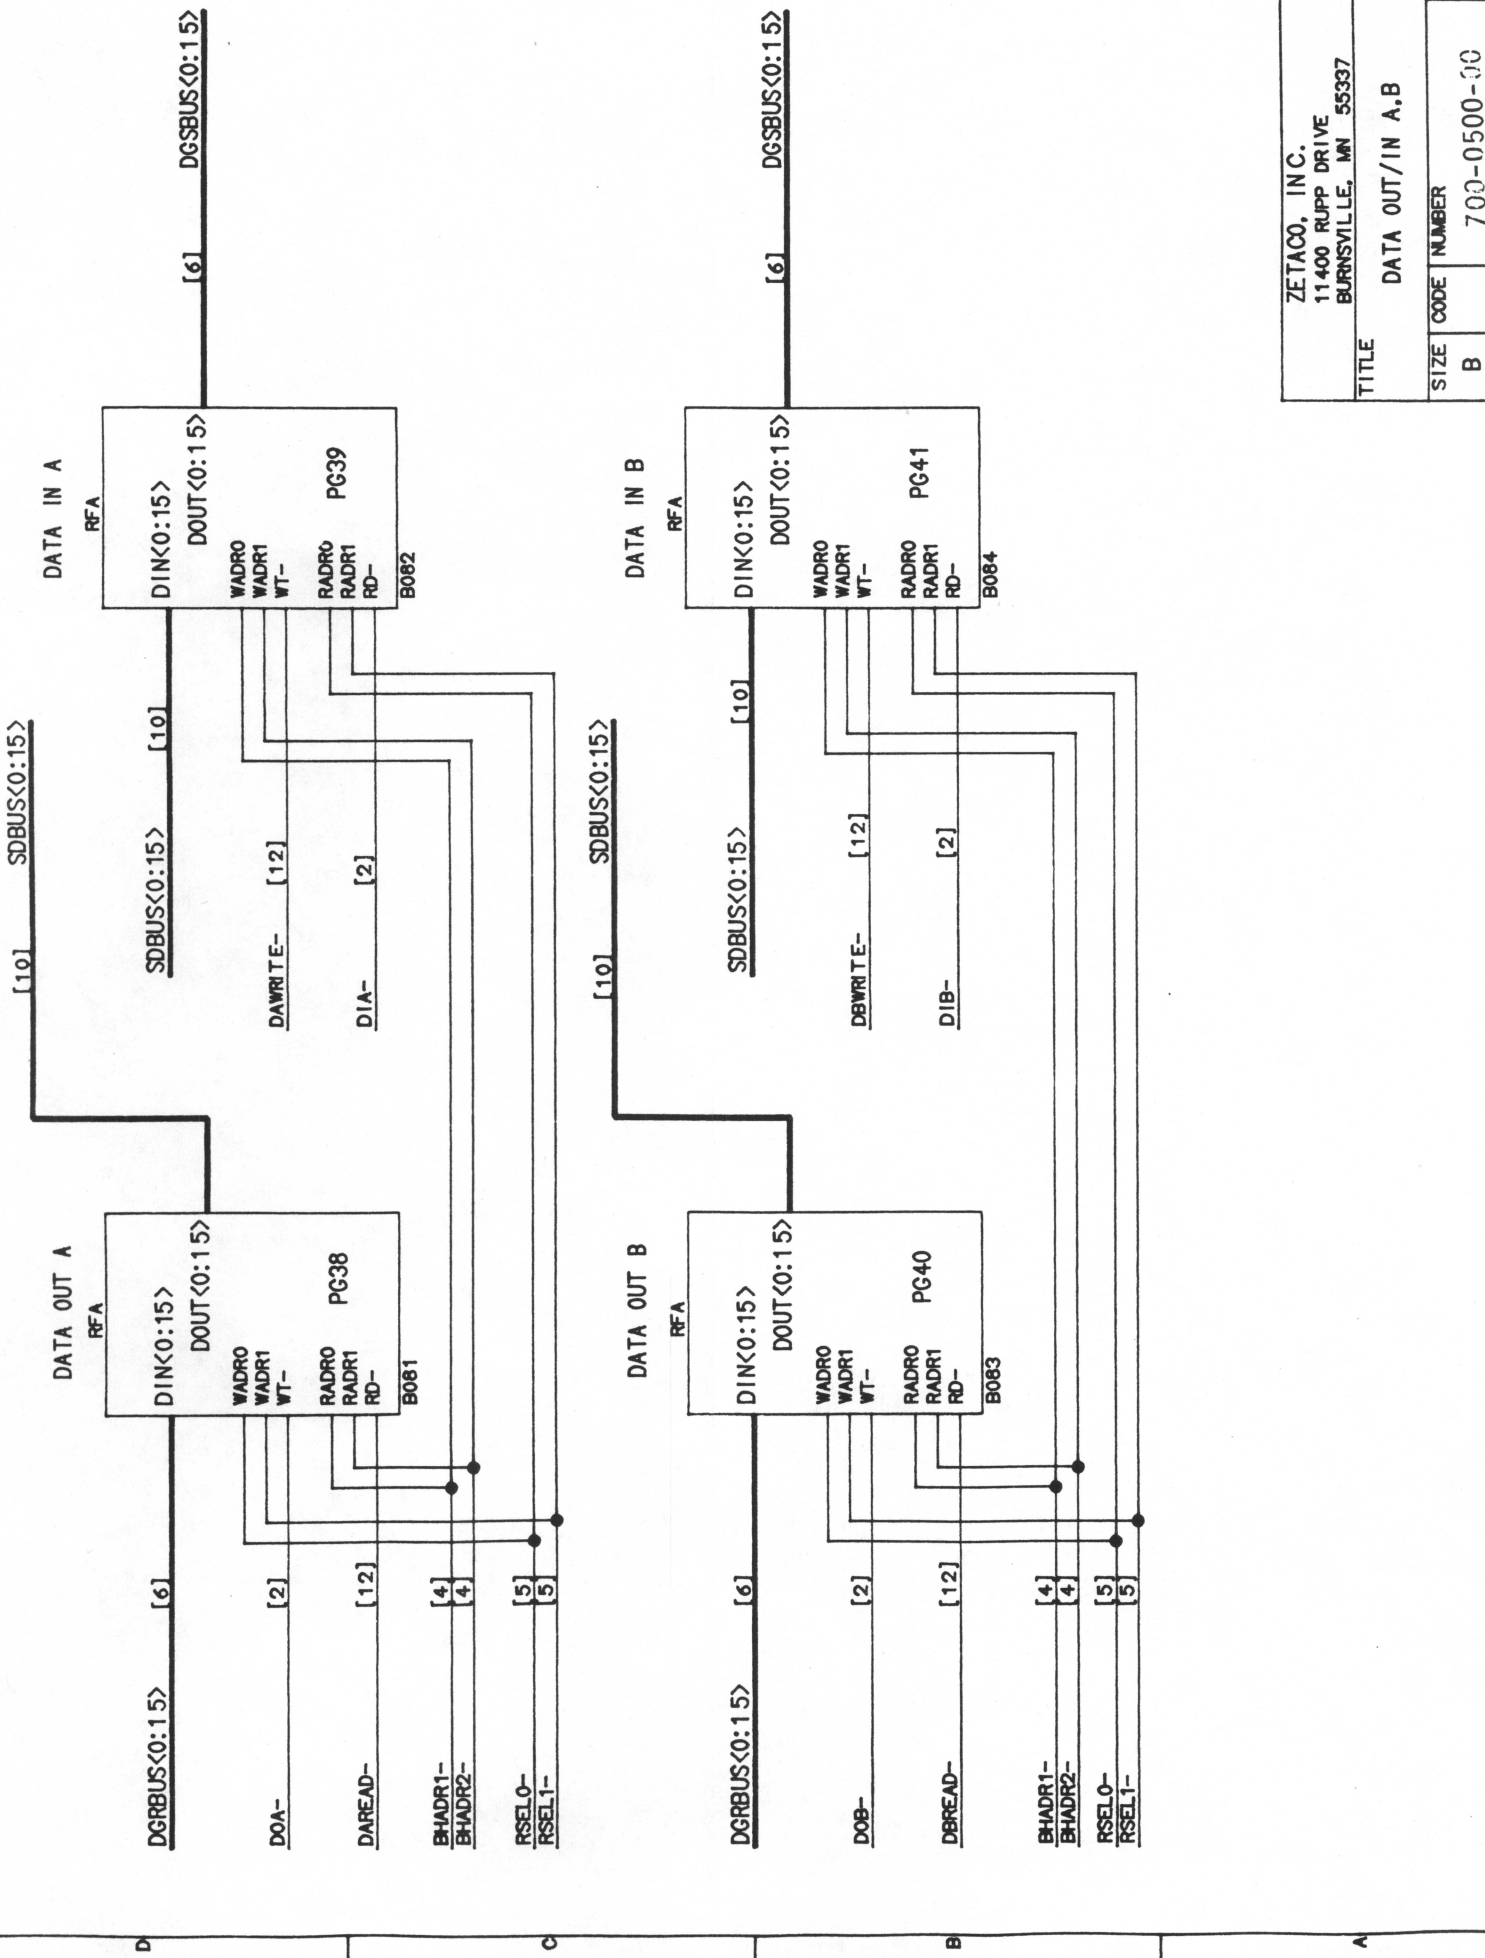

ZETACO, INC. 11400 RUPP DRIVE BURNSVILLE, MN 55337			
TITLE DATA OUT/IN A,B			
SIZE	CODE	NUMBER	REV
B		700-0500-00	8
DATE	JAN 1, 1992		SHEET 8 OF 48