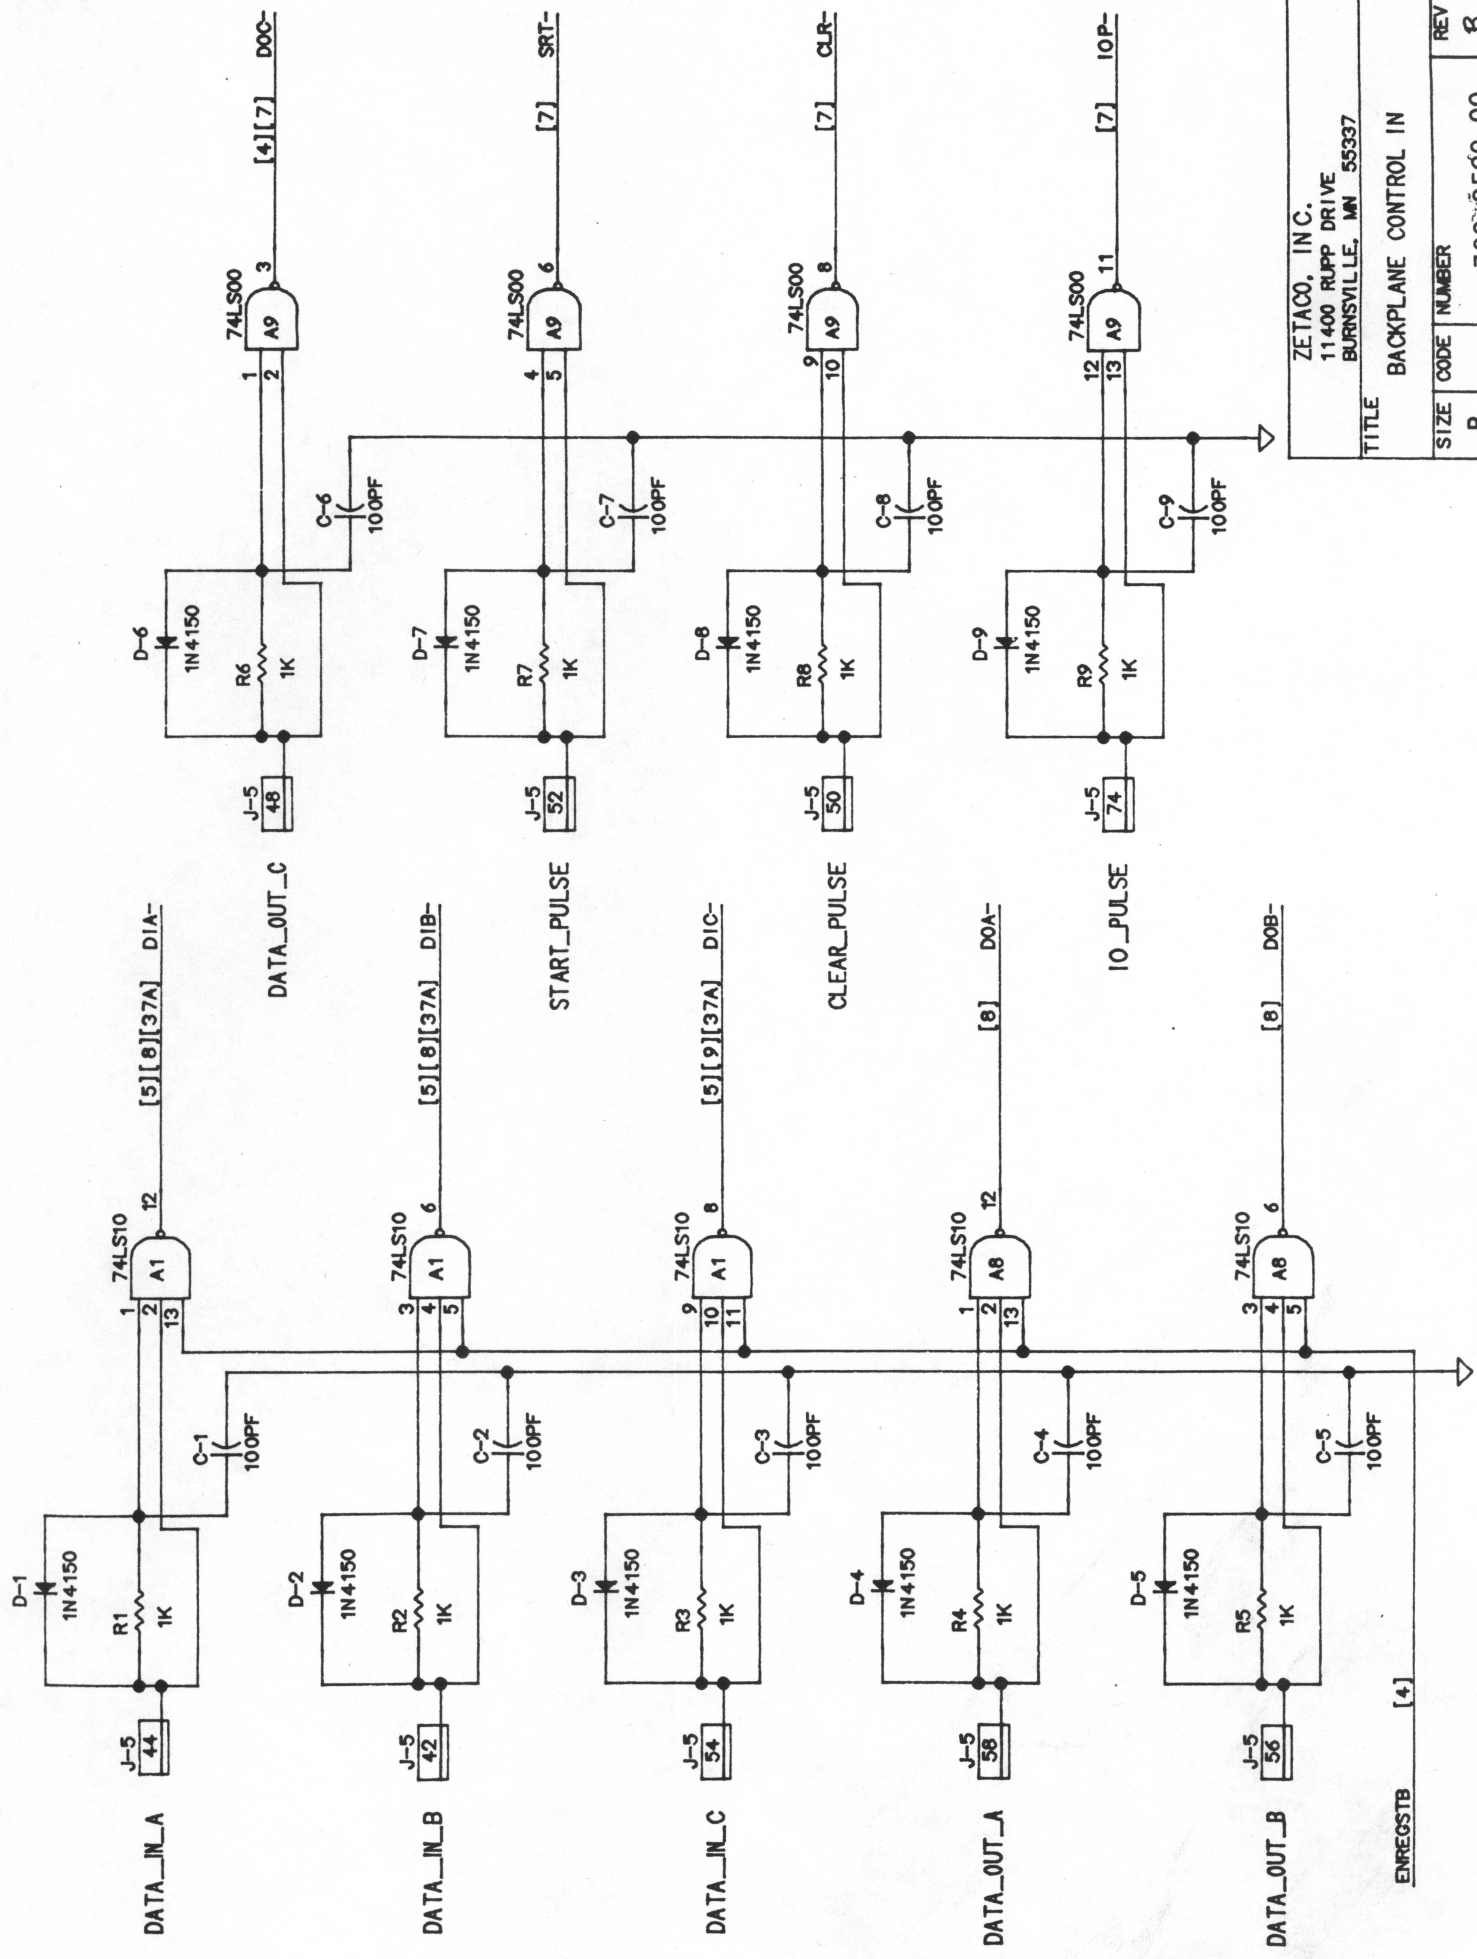

D

C

B

A

ZETACO, INC.
11400 RUPP DRIVE
BURNSVILLE, MN 55337

TITLE
BACKPLANE CONTROL IN

SIZE	CODE	NUMBER	REV
B		700-0500-00	B
PRINT	DATE	JAN 1, 1992	SHEET 2 OF 48

D

C

B

A

ENREGOSTB [4]