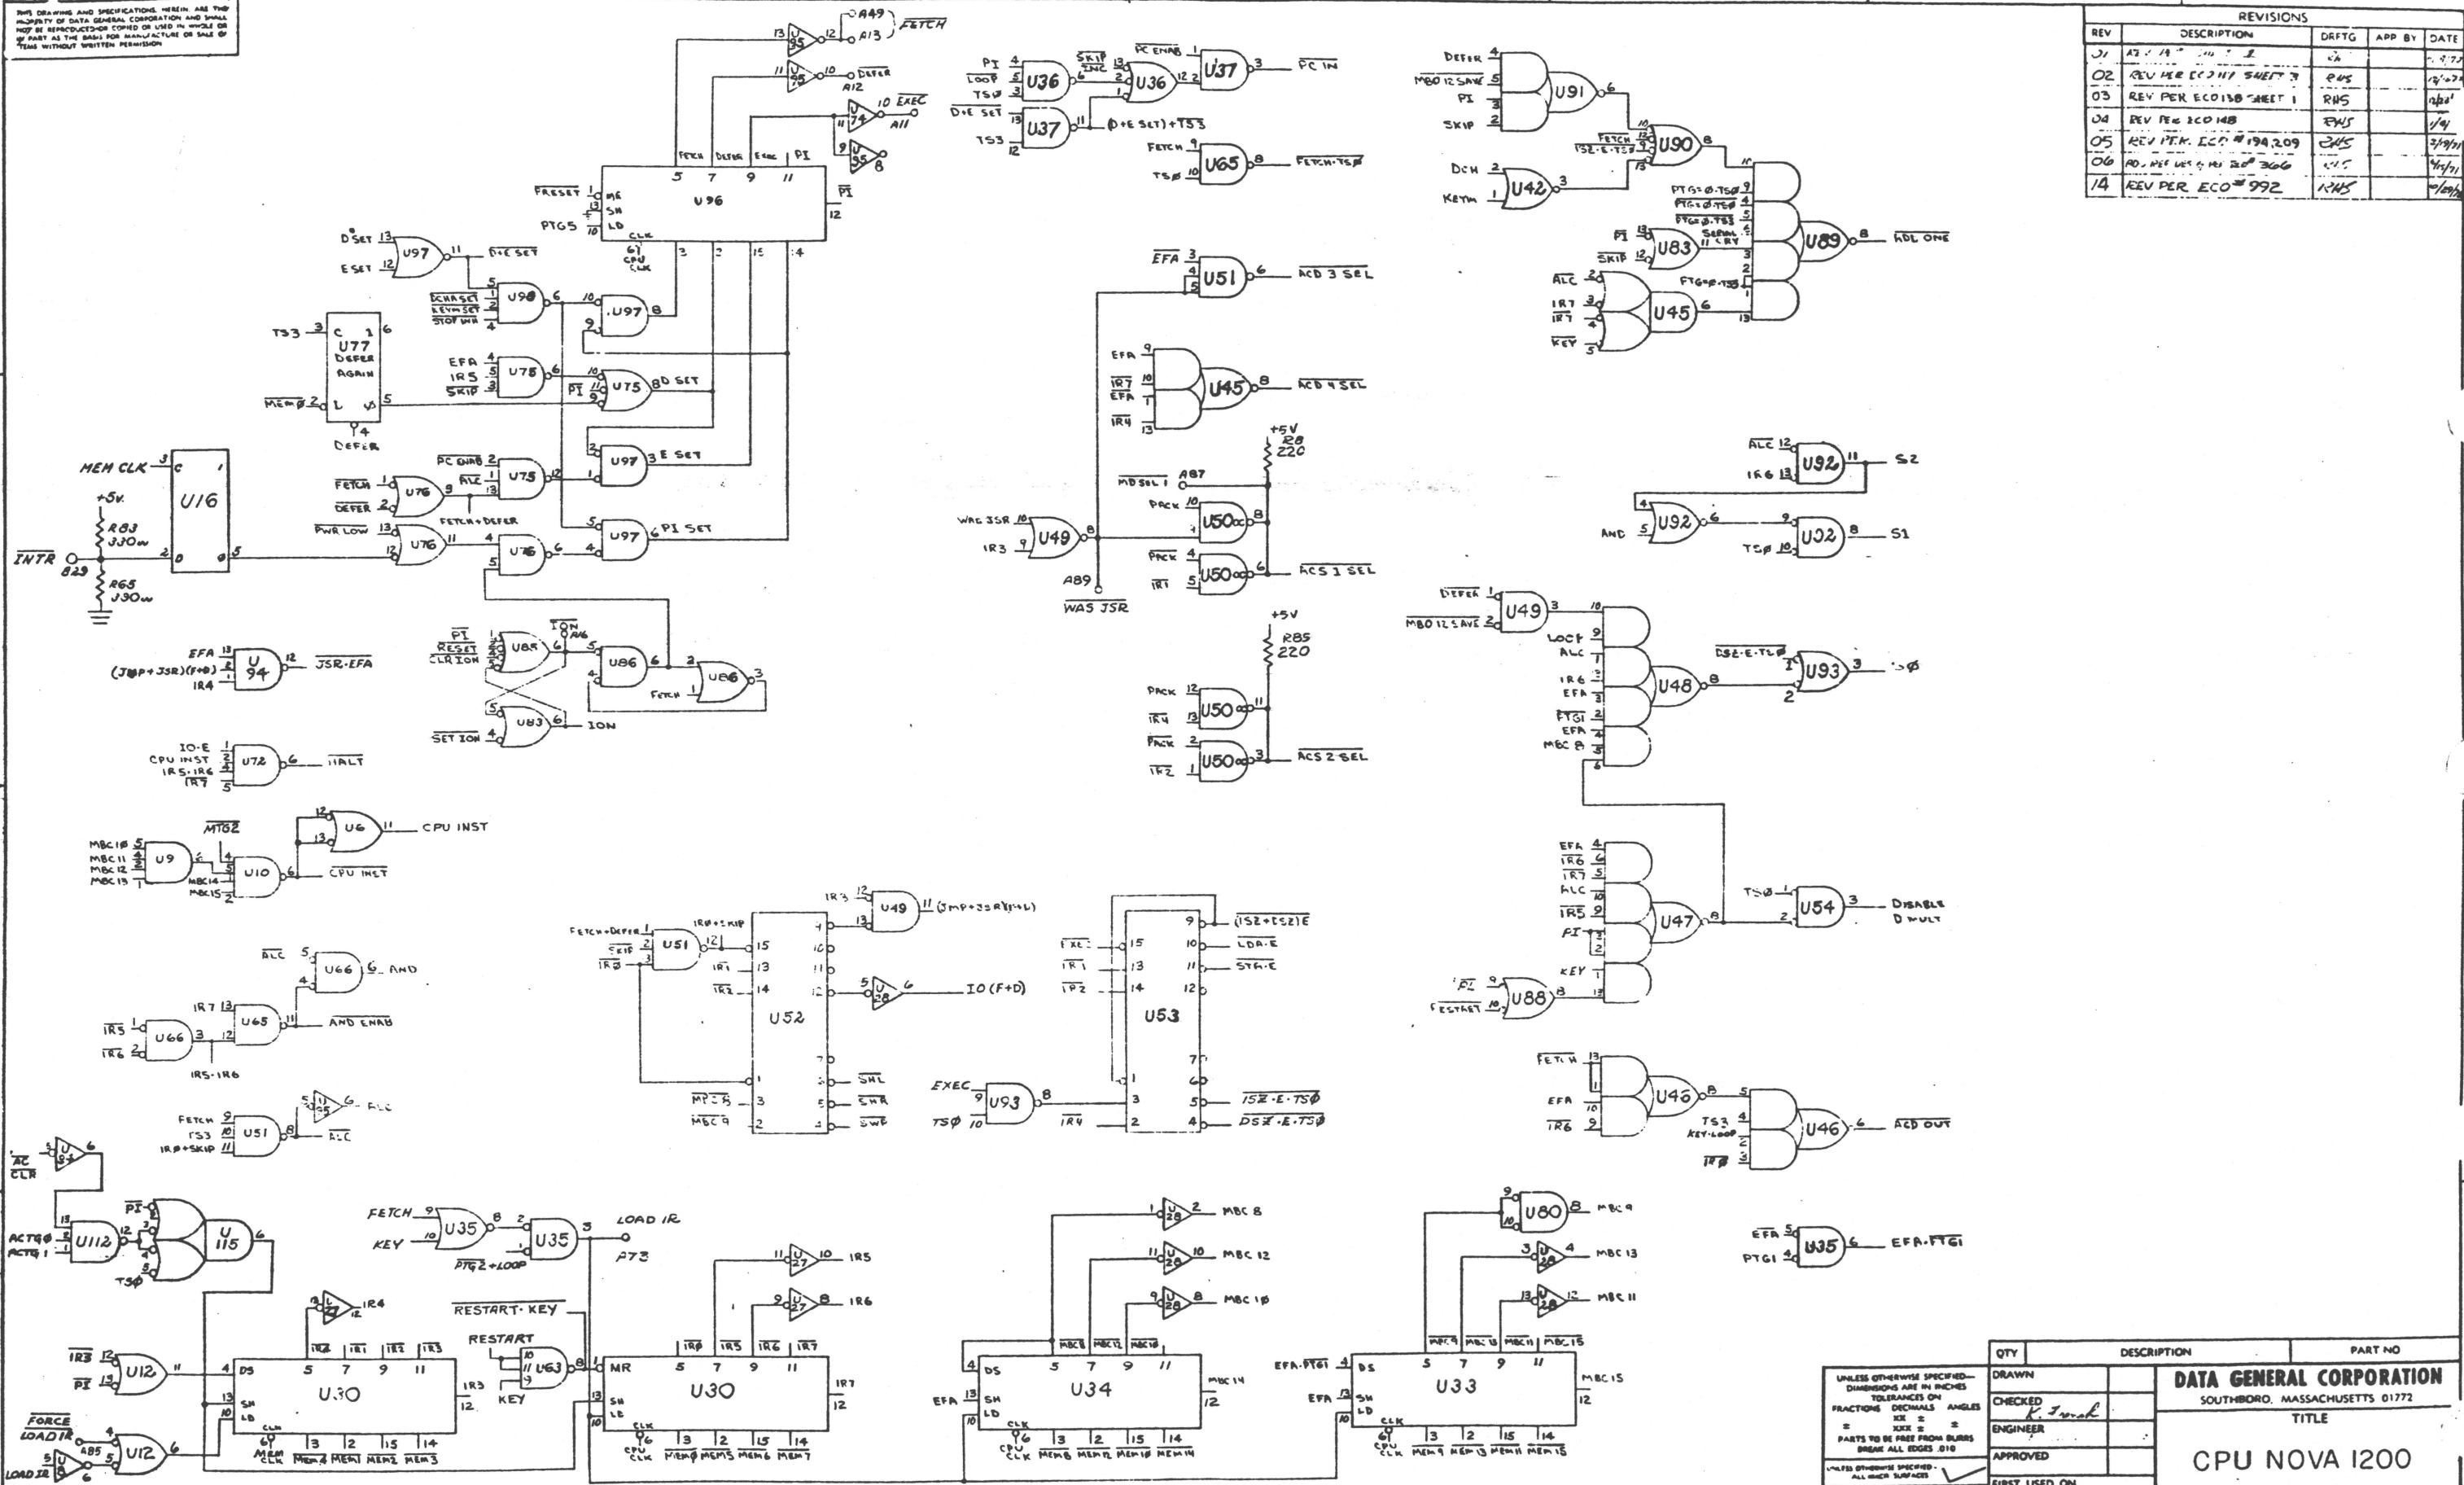

REVISIONS				
REV	DESCRIPTION	DRFTG	APP BY	DATE
01	AS 1/18/72	CA		1/18/72
02	REV PER ECO #17 SHEET 3	RWS		1/19/72
03	REV PER ECO #18 SHEET 1	RWS		1/24/72
04	REV PER ECO #18	RWS		1/24/72
05	REV PER ECO #194,209	CA		3/29/72
06	REV PER ECO #194,209	CA		4/17/72
14	REV PER ECO #992	RWS		7/6/74

38

2-f4

QTY	DESCRIPTION	PART NO
	DATA GENERAL CORPORATION SOUTHBORO, MASSACHUSETTS 01772	
	TITLE	
	CPU NOVA 1200	
	SIZE CODE	FORMING NUMBER
	D 001	000088
	SCALE	REV
		20

438